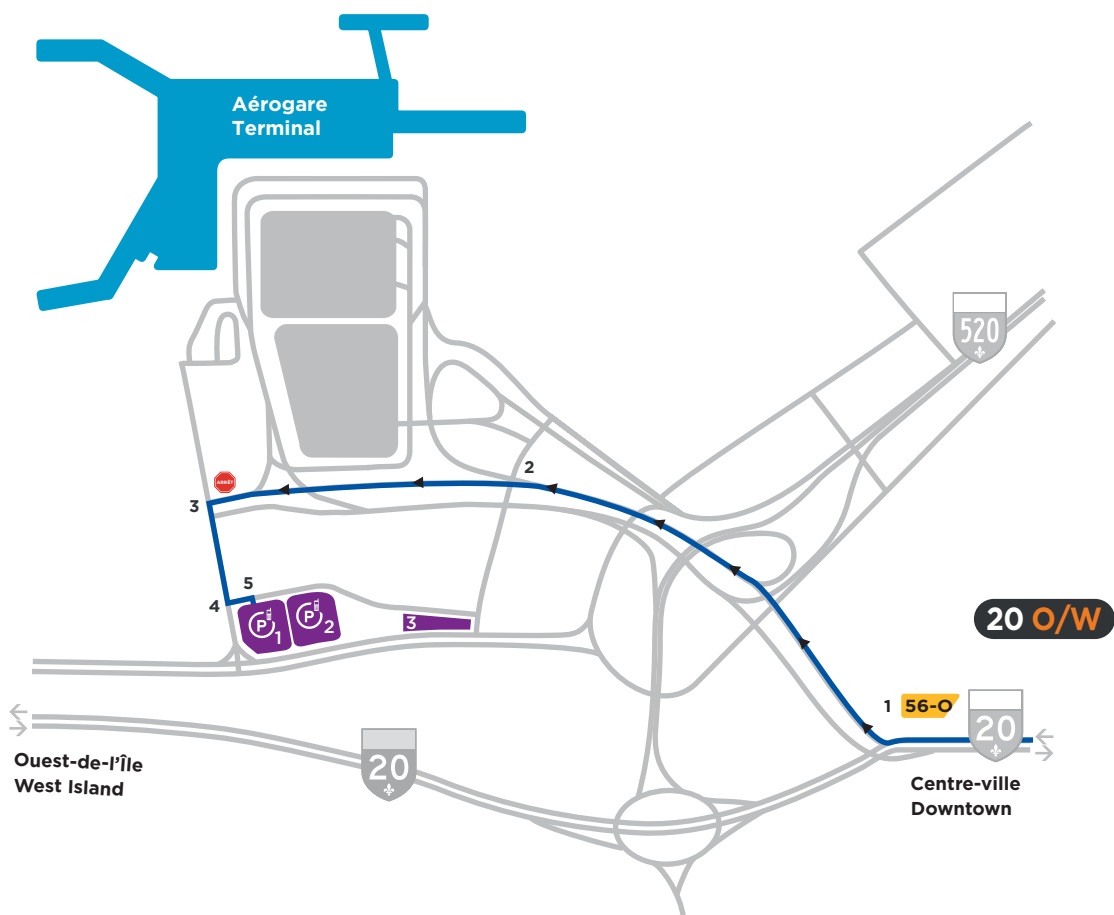

CellParc

DRIVING DIRECTIONS

FROM HIGHWAY 20 **WEST** (Montréal)

FROM HIGHWAY 20 **EAST** (West Island)

FROM HIGHWAY 520 **WEST**

CellParc DRIVING DIRECTIONS

FROM HIGHWAY 20 WEST (Montréal)

- 1 Take Exit 56-O, following the sign for the airport.
- 2 Take the exit marked Cardinal Avenue.
- 3 At the stop sign, turn left on Albert-de-Niverville boulevard.
- 4 Turn left on Arthur-Fecteau Street.
- 5 Access the CellParc parking lots on your right.

CellParc DRIVING DIRECTIONS

FROM HIGHWAY 20 EAST (West Island)

- 1 Take Exit 56, following the sign for the airport/A-520 Est/Avenue Dorval.
- 2 In the Dorval roundabout follow directions to the airport/Autoroute Côte-de-Liesse (A-520 Est).
- 3 As you drive beneath the overpass, stay in the left lane and follow directions to the airport.
- 4 Take the exit marked Cardinal Avenue.
- 5 At the stop sign, turn left on Albert-de-Niverville boulevard.
- 6 Turn left on Arthur-Fecteau Street.
- 7 Access the CellParc parking lots on your right.

CellParc DRIVING DIRECTIONS

FROM HIGHWAY 520 WEST

- 1 Take Exit 1-O, following the sign for the P.-E.-Trudeau Airport.
- 2 Take the exit marked Cardinal Avenue.
- 3 At the stop sign, turn left on Albert-de-Niverville Boulevard.
- 4 Turn left on Arthur-Fecteau Street.
- 5 Access the CellParc parking lots on your right.