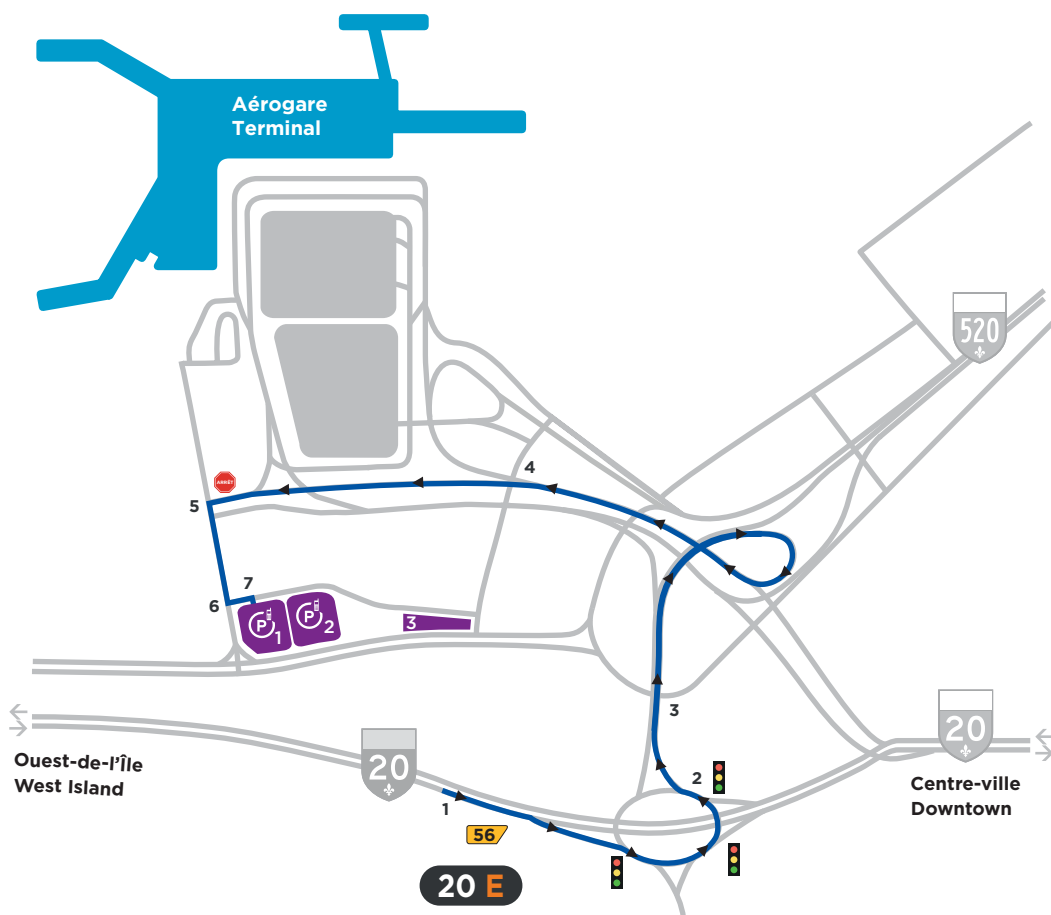

CellParc

DRIVING DIRECTIONS

FROM HIGHWAY 20 **WEST** (Montréal)

FROM HIGHWAY 20 **EAST** (West Island)

FROM HIGHWAY 520 **WEST**

CellParc DRIVING DIRECTIONS

FROM HIGHWAY 20 WEST (Montréal)

- 1 Take Exit 56-O, following the sign for the airport.
- 2 Take the exit marked Cardinal Avenue.
- 3 At the stop sign, turn left on Albert-de-Niverville boulevard.
- 4 Turn left on Arthur-Fecteau Street.
- 5 Access the CellParc parking lots on your right.

CellParc DRIVING DIRECTIONS

FROM HIGHWAY 20 EAST (West Island)

- 1 Take Exit 56, following the sign for the airport/A-520 Est/Avenue Dorval.
- 2 In the Dorval roundabout follow directions to the airport/Autoroute Côte-de-Liesse (A-520 Est).
- 3 As you drive beneath the overpass, stay in the left lane and follow directions to the airport.
- 4 Take the exit marked Cardinal Avenue.
- 5 At the stop sign, turn left on Albert-de-Niverville boulevard.
- 6 Turn left on Arthur-Fecteau Street.
- 7 Access the CellParc parking lots on your right.

CellParc DRIVING DIRECTIONS

FROM HIGHWAY 520 WEST

- 1 Take Exit 1-O, following the sign for the P.-E.-Trudeau Airport.
- 2 Take the exit marked Cardinal Avenue.
- 3 At the stop sign, turn left on Albert-de-Niverville Boulevard.
- 4 Turn left on Arthur-Fecteau Street.
- 5 Access the CellParc parking lots on your right.